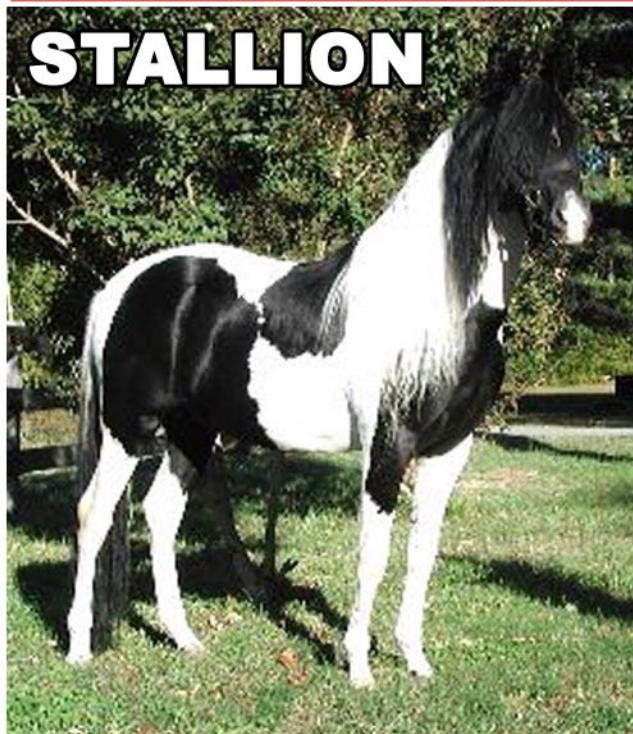

NetPosse.com ~ Idaho Alert

STOLEN HORSE

September 16, 2010 ~ Henry County, Missouri

Sun, Sep 19 - Seen at Lebanon Livestock Auction Saturday / 3pm, standing tied outside auction to a gray gooseneck stock trailer pulled by red extended cab Ford truck ... still in Missouri as of Sat. Sep 18

STALLION

Mayito

Black & White Paso Fino Stallion
16 yrs ♦ 14 hh ♦ 850 lbs

characteristics:

- ♦ long B&W mane and forelock
- ♦ black head - large star & white nose
- ♦ top of tail white / rest of tail black
- ♦ 4 white legs
- ♦ easy to handle / gaited